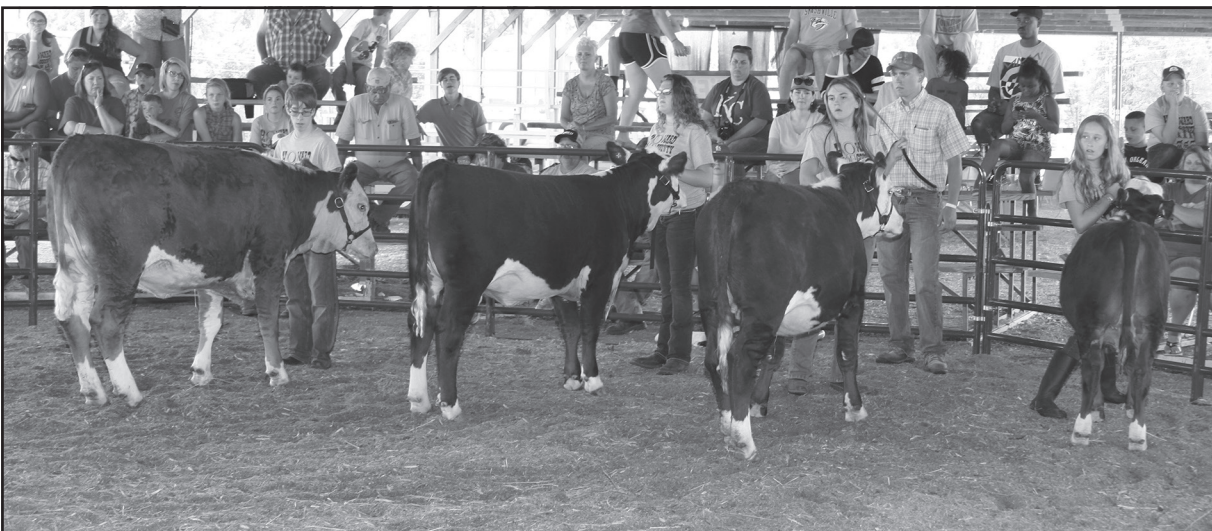

Xavier Barton, Aimee Vogt, Carly Stark, Aeris Barton